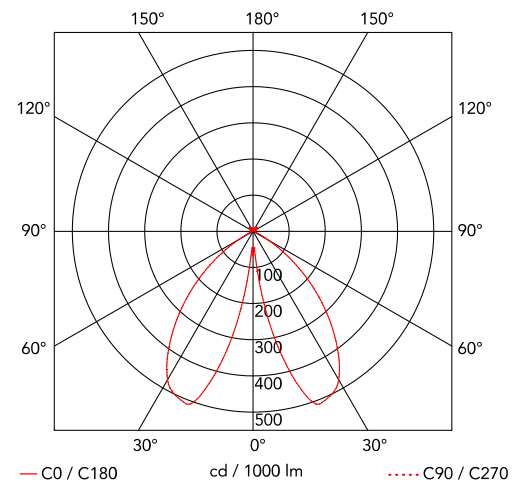

Optical

Lighting Type	Direct
Lighting distribution	Roto symmetric
CCT (K)	2700K
CRI>	90
Cold Beam Lighting	No
Extreme Cut off	No

F10370 F1036035_2,5W LED_BON JOUR UNPL.