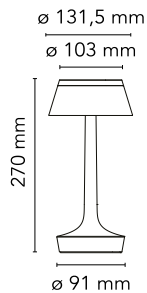

### Main specifications

|                                 |   |                           |            |
|---------------------------------|---|---------------------------|------------|
| <b>Mounting</b>                 | Table   | <b>Lamp holder</b>        | LED Module |
| <b>Environment</b>              | Indoor dry location                                   | <b>Dimmable</b>           | Yes        |
| <b>Light source type</b>        | LED   | <b>Autoprotected Lamp</b> | No         |
| <b>Light source replaceable</b> | Replaceable (LED only) light source by a professional | <b>Number of heads</b>    | 1          |
| <b>LED type</b>                 | LED Module  | <b>Source Power (W)</b>   | 2.5        |
| <b>System Flux (lm)</b>         | 181   |                           |            |

### Physical

|                          |        |
|--------------------------|--------|
| <b>Colour</b>            | Chrome |
| <b>Net weight (kg)</b>   | 0.55   |
| <b>Gross weight (kg)</b> | 1.21   |
| <b>IP</b>                | 20     |
| <b>IP external</b>       | 20     |